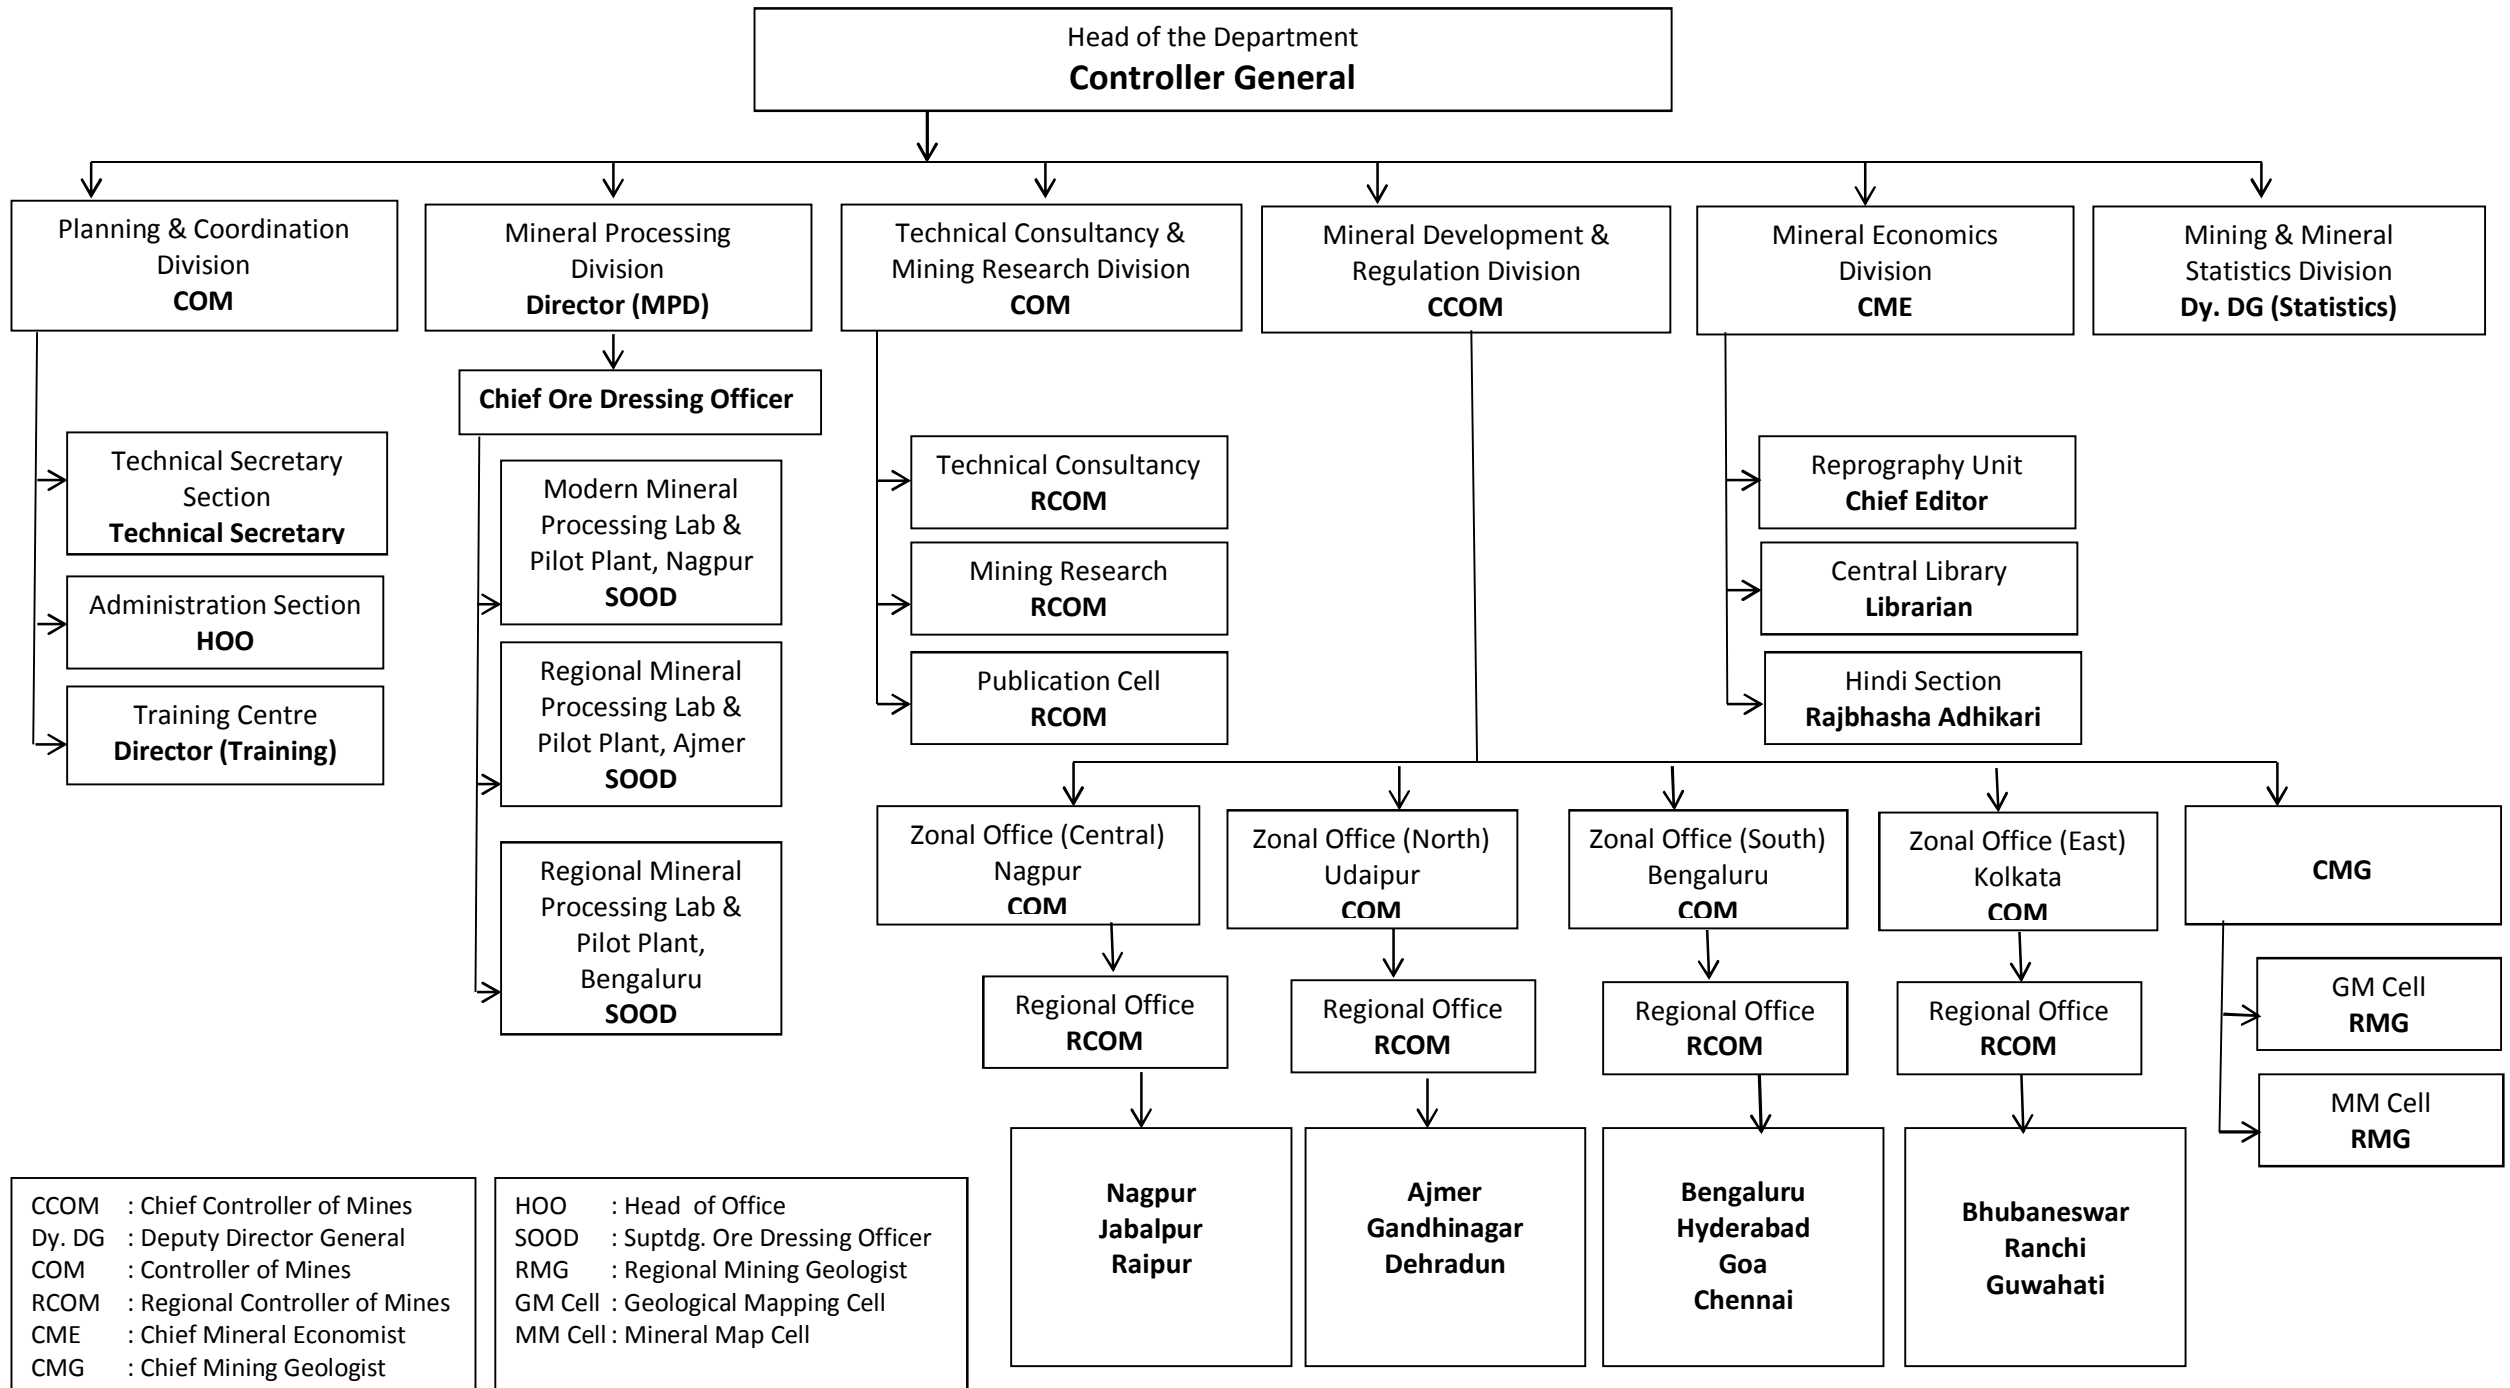

# ORGANIZATION CHART OF INDIAN BUREAU OF MINES

CCOM : Chief Controller of Mines  
 Dy. DG : Deputy Director General  
 COM : Controller of Mines  
 RCOM : Regional Controller of Mines  
 CME : Chief Mineral Economist  
 CMG : Chief Mining Geologist

HOO : Head of Office  
 SOOD : Suptdg. Ore Dressing Officer  
 RMG : Regional Mining Geologist  
 GM Cell : Geological Mapping Cell  
 MM Cell : Mineral Map Cell